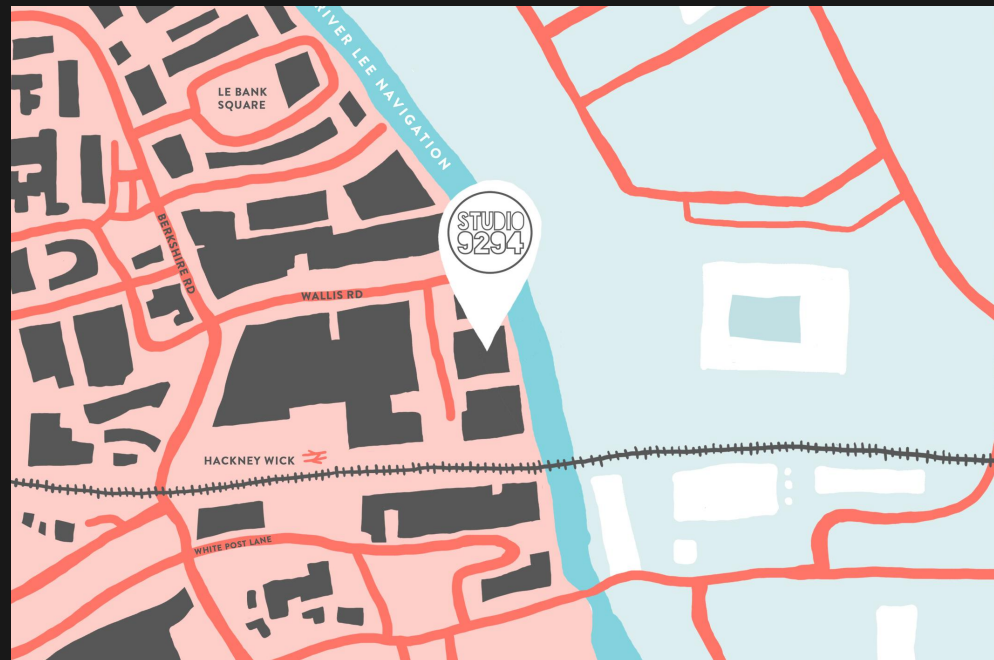

FLOORPLAN

STUDIO 94 FLOOR PLAN

STUDIO 92

CAPACITIES & LOCATION

We are easily accessible from central London (a 5 minute journey from Stratford station, which is 8 minutes from Liverpool Street), or a 3 minute walk from Hackney Wick underground station.