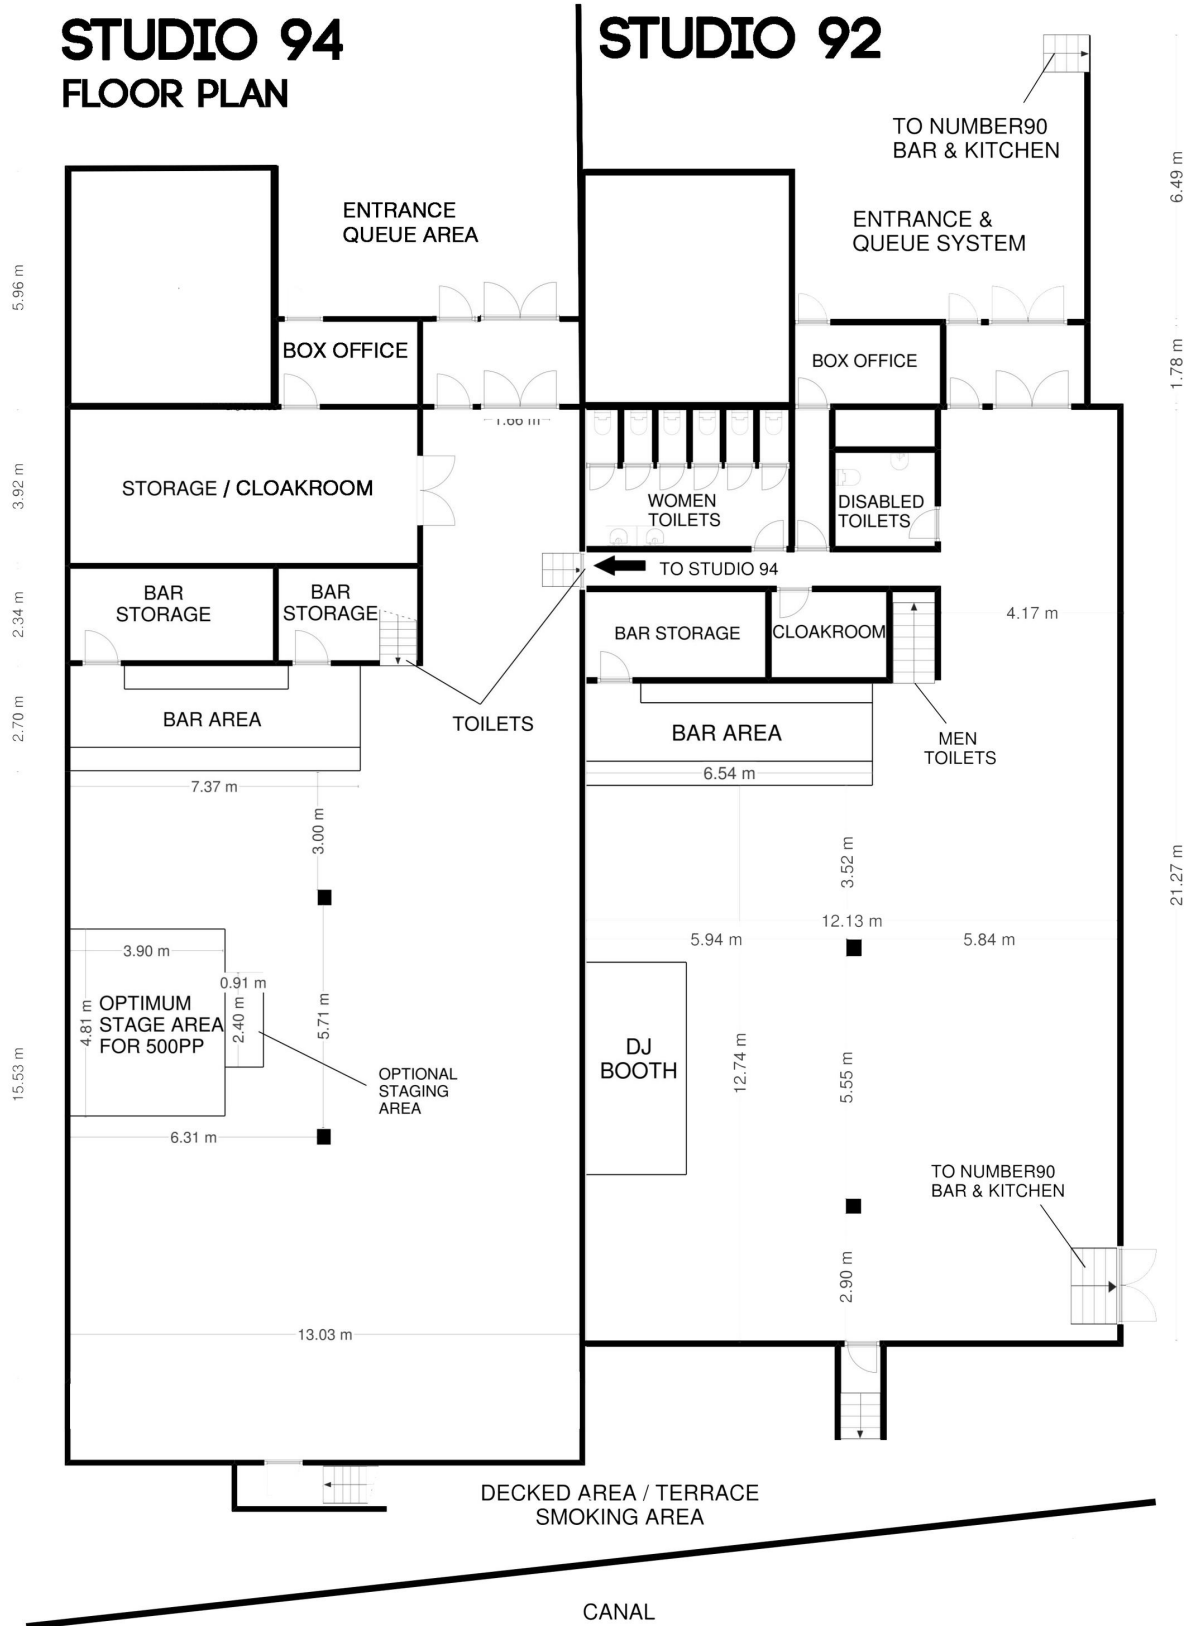

In addition to this, both spaces have access to generous amounts of external space, a large courtyard at the front of the venue (perfect for foodtrucks and BBQs) and our stunning waterfront terrace, which can be accessed by canal boat for guests looking to make an entrance.

Studio 92 is currently set up as our 'games room' with a full 9 hole crazy golf course (each hole designed by a different local street artists), ping pong, table football, pool and retro video games.

This whole set-up can make a great ice-breaker or team building activity for an event, or can be removed if the space is required.

FLOORPLAN

STUDIO 94 FLOOR PLAN

STUDIO 92

CAPACITIES & LOCATION

We are easily accessible from central London (a 5 minute journey from Stratford station, which is 8 minutes from Liverpool Street), or a 3 minute walk from Hackney Wick underground station.